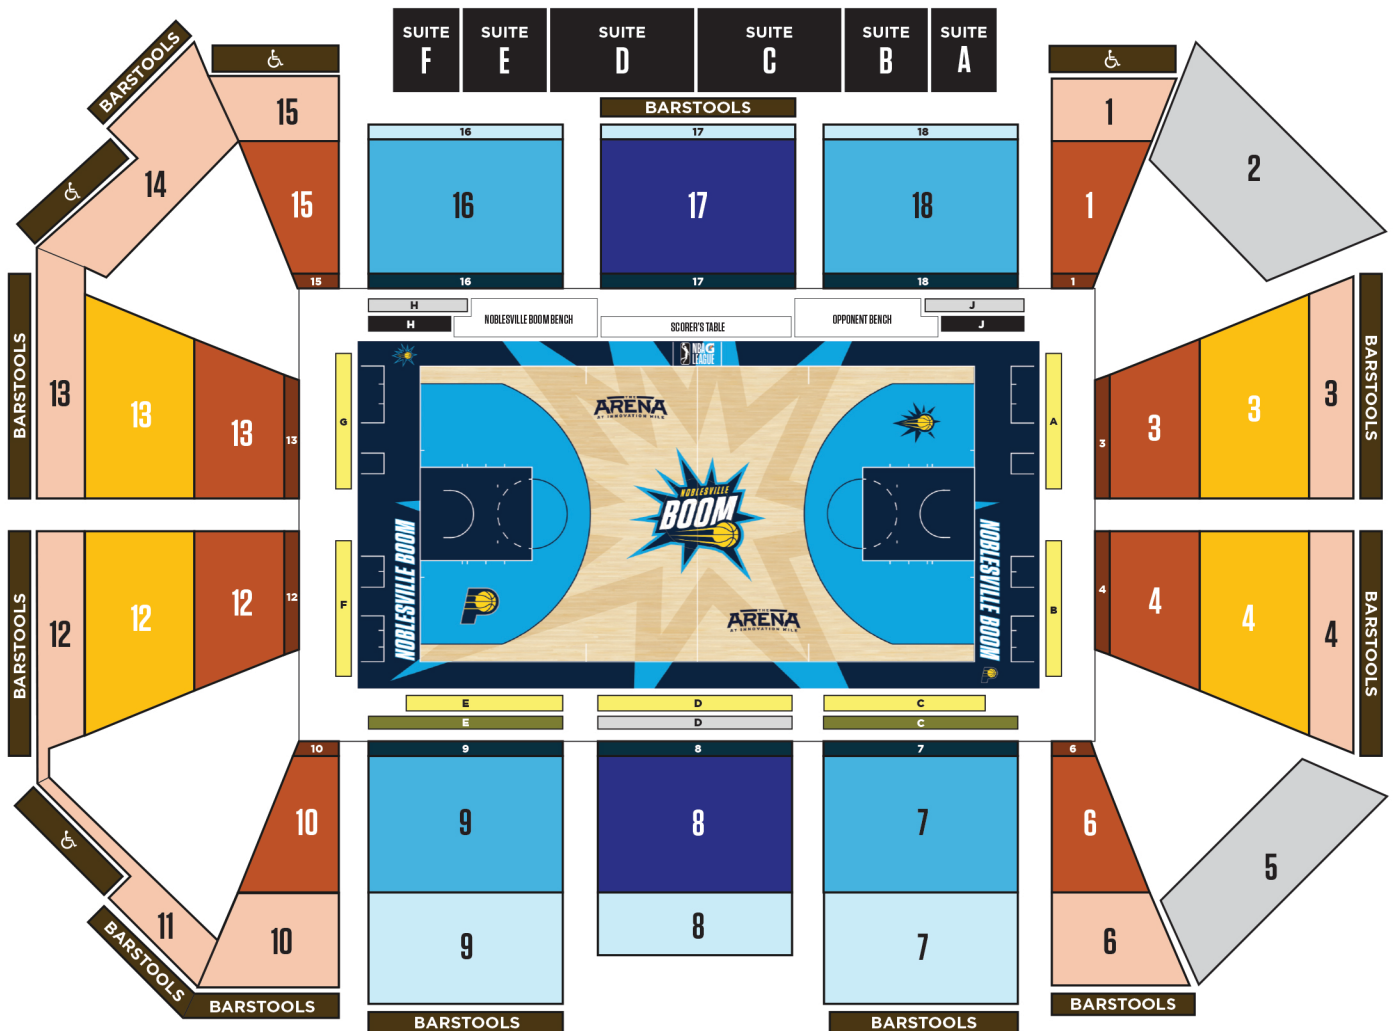

2025 - 26 SEASON

THE ARENA AT INNOVATION MILE

SEATING MAP

 @NOBLESVILLEBOOM

 NOBLESVILLEBOOM.COM