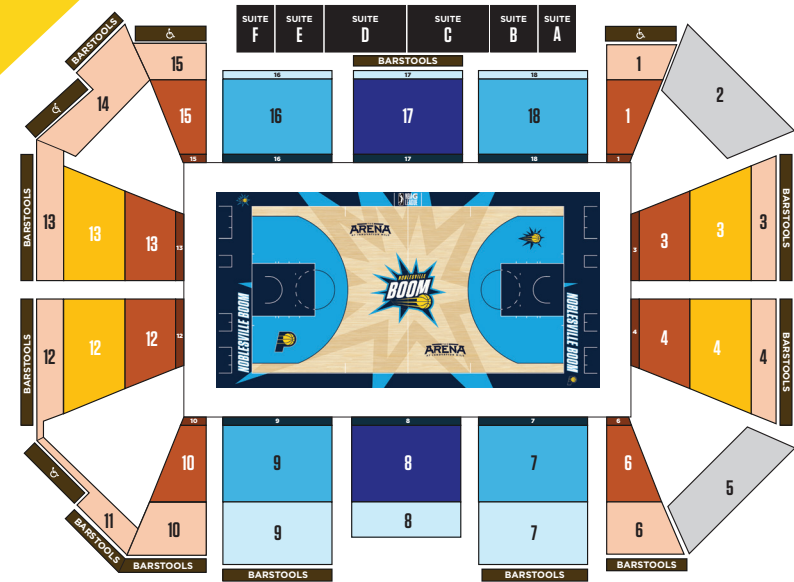

HALF SEASON - 12 GAMES

PRICE PER GAME	TOTAL PRICE
$40.95	$491.40
$35.70	$428.40
$30.45	$365.40
$25.20	$302.40
$25.20	$302.40
$15.75	$189.00
$15.75	$189.00
$9.45	$113.40

*A $4 Facility Maintenance fee per ticket per game will be added to your purchase.

HOW TO BUY

☎ 317-953-BOOM (2666)

🖥 NOBLESVILLEBOOM.COM/TICKETS

✉ BOOMTICKETS@NOBLESVILLEBOOM.COM