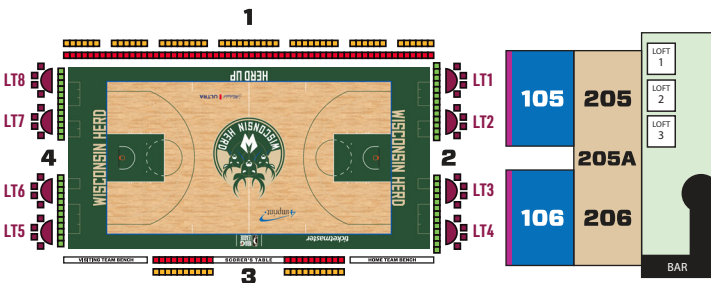

For more information, please visit wisconsinherd.com or call 920-744-HERD